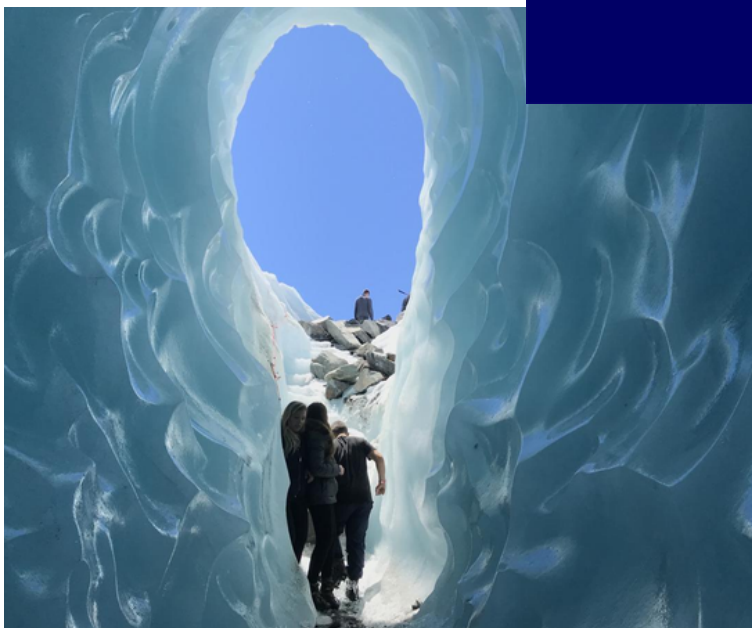

New Zealand

7 Nights

Departs: year round

INCLUDES:

- 7 Nights Accommodation
- Private Group Transfer
- All Supports
- *Add on options available*

HIGHLIGHTS / OPTIONS

- Queenstown
- Franz Joseph Glacier
- Christchurch
- Te Anau
- Mt Cook

bookings@inclusivegetaways.com.au

1300 155 683