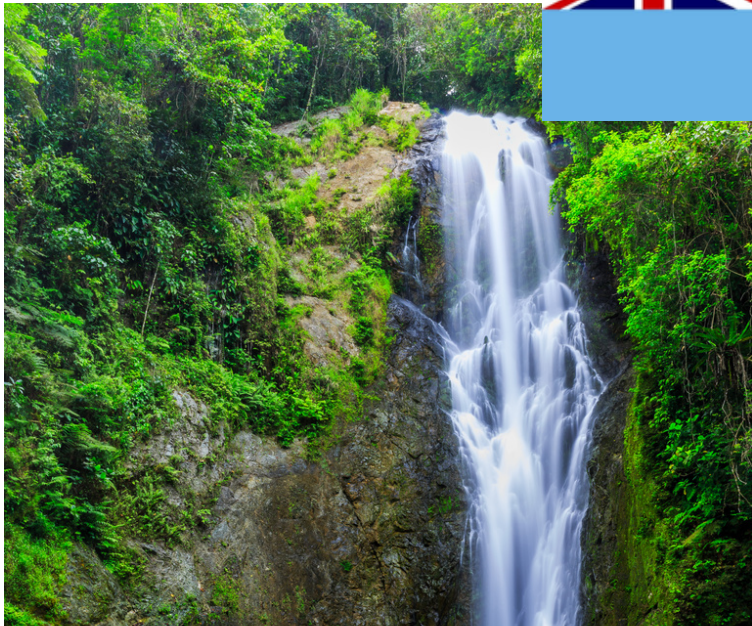

FIJI

6 Nights

Departs: year round

INCLUDES:

- 6 Nights Accommodation
- Transfers throughout
- All Supports
- *Add on options available*

HIGHLIGHTS / OPTIONS

- Fishing
- Snorkelling & Swimming
- Meke Performance - traditional Fiji dance
- Fijian Village tour with Magic Waterfall
- Fijian Islands Day Cruise

bookings@inclusivegetaways.com.au

1300 155 683